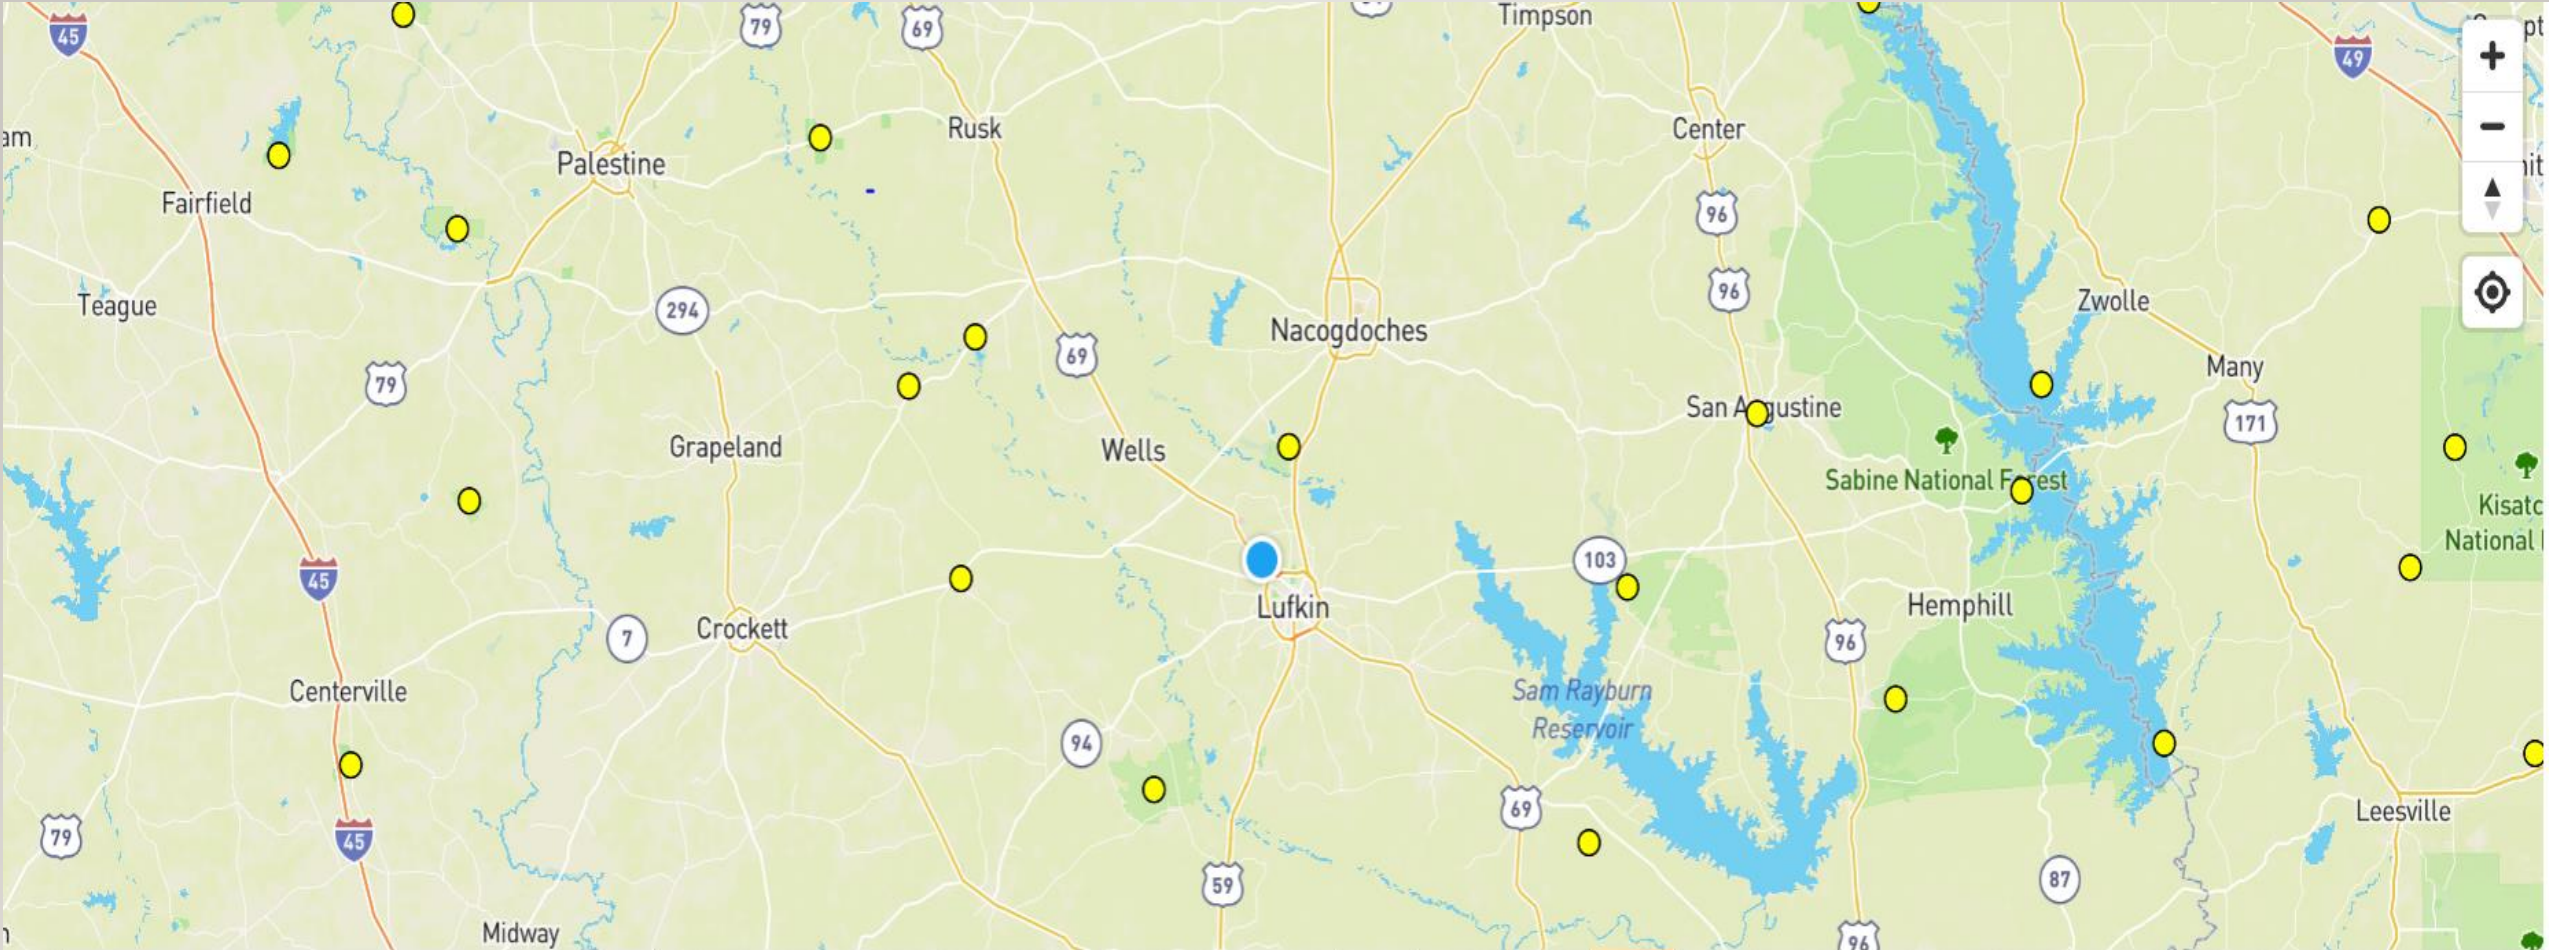

ACTIVATORS FINDING A SITE— POTA SITES CLOSE TO LUFKIN SEE POTA MAP AT-- [HTTPS://POTA.US/#/MAP](https://pota.us/#/map)